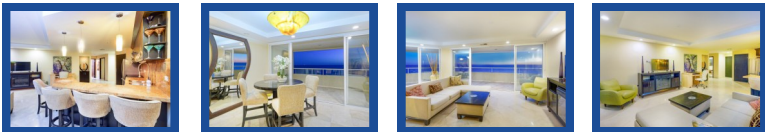

This gorgeous oceanfront 2 bedroom 2 bath Condo can be yours today. Pick your tile, Wall colors, and Granite. We do the rest.

A Condo of this same caliber would be 10 times the price in San Diego just an hour away. In Tower III, you will find all the amenities that you can imagine and deserve; a fully equipped gym, a spacious lobby to have reunions of all types, steam rooms for men and women, and much more. (Pictures are from the model unit)

Live a better life today. Retire in style and luxury.

CASH OFFERS ONLY

Bedrooms

Bathrooms

Parking

Offered at:

\$345,000

Dollars.